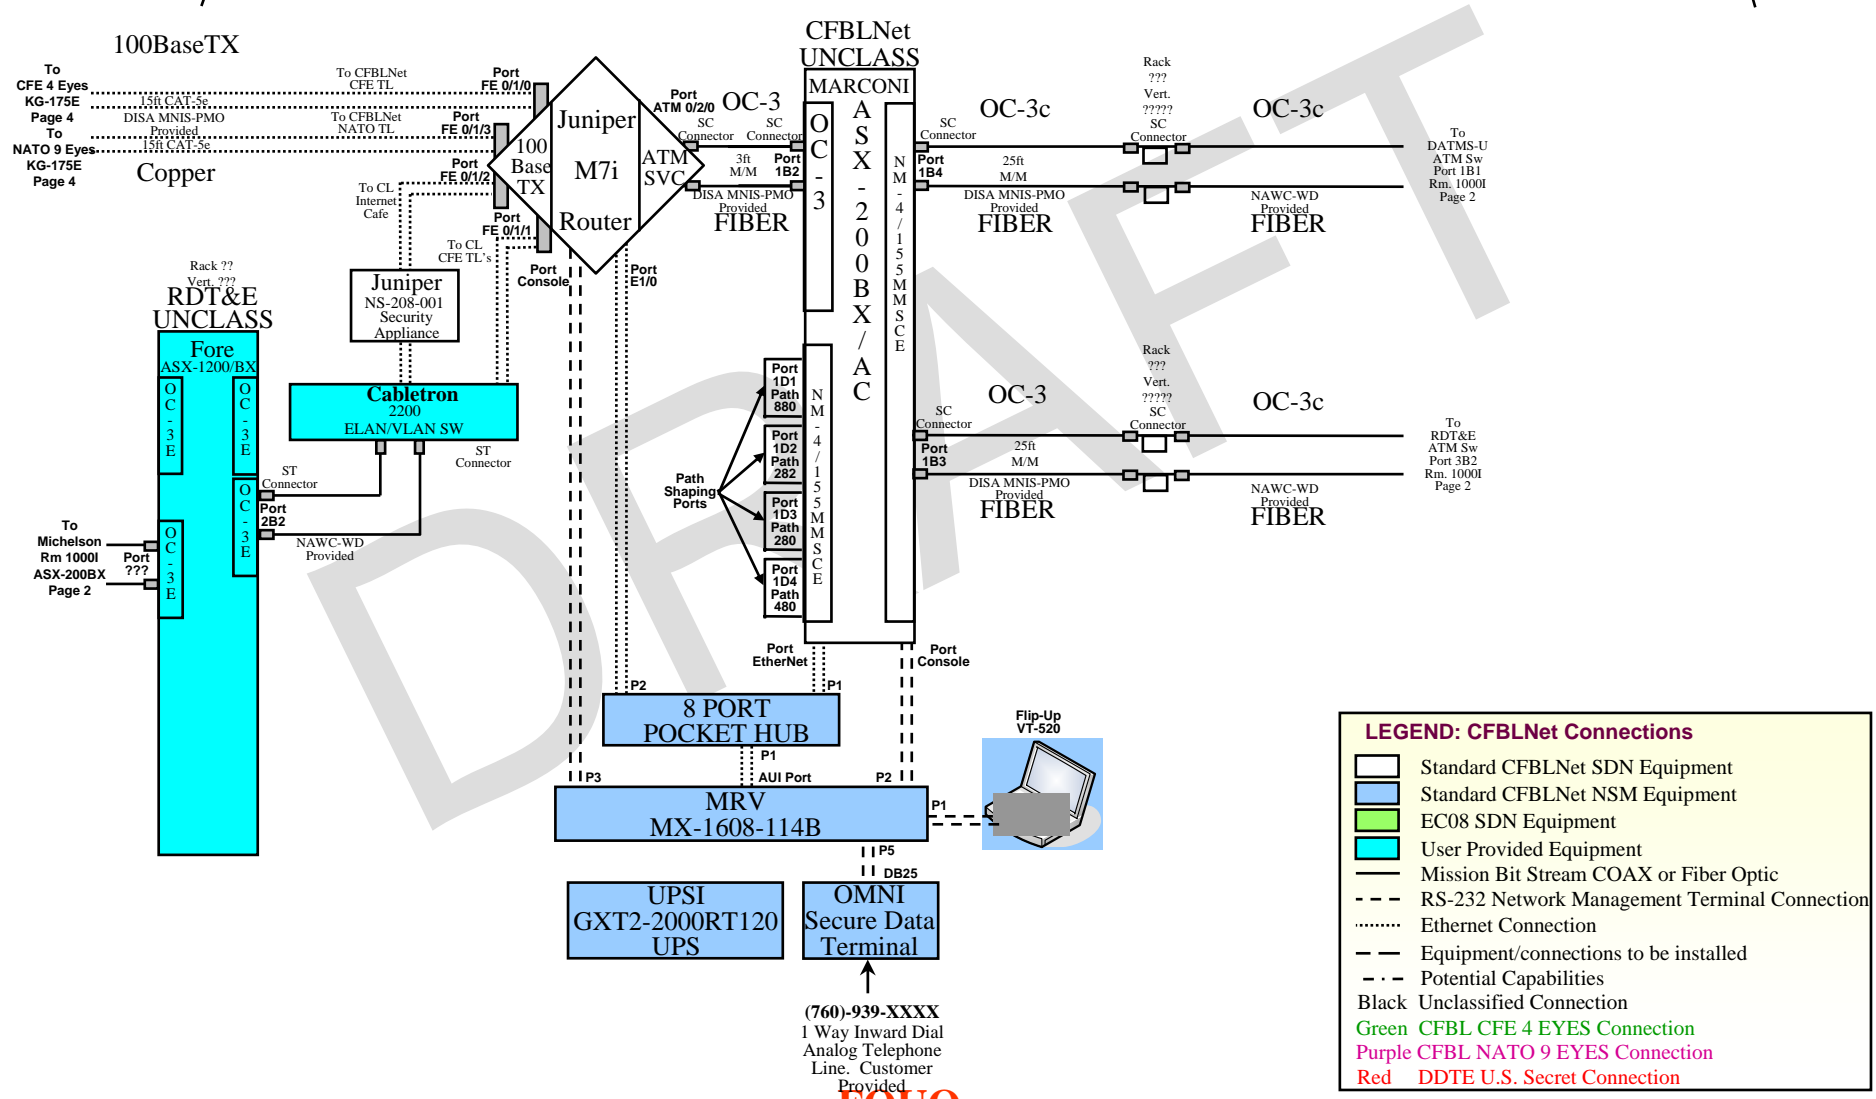

Michelson Labs, Bldg 5, China Lake, CA

Rm 1000I

LEGEND: CFBLNet Connections

- Standard CFBLNet SDN Equipment
- Standard CFBLNet NSM Equipment
- EC08 SDN Equipment
- User Provided Equipment
- Mission Bit Stream COAX or Fiber Optic
- RS-232 Network Management Terminal Connection
- Ethernet Connection
- Equipment/connections to be installed
- Potential Capabilities
- Unclassified Connection
- CFBL CFE 4 EYES Connection
- CFBL NATO 9 EYES Connection
- DDTE U.S. Secret Connection

Naval Air Warfare Center - Weapons Div. (NAWC-WD)
Michelson Lab, China Lake, CA

Michelson Labs, Bldg 5, China Lake, CA
 Integrated Battlespace Arena (IBAR), Rm. C404

Michelson Labs, Bldg 5, China Lake, CA
 Integrated Battlespace Arena (IBAR), Rm. C404

Michelson Labs, Bldg 5, China Lake, CA
 Integrated Battlespace Arena (IBAR), Rm. C208C

LEGEND: CFBLNet Connections

- Standard CFBLNet SDN Equipment
- Standard CFBLNet NSM Equipment
- EC08 SDN Equipment
- User Provided Equipment
- Mission Bit Stream COAX or Fiber Optic
- RS-232 Network Management Terminal Connection
- Ethernet Connection
- Equipment/connections to be installed
- Potential Capabilities
- Black Unclassified Connection
- Green CFBL CFE 4 EYES Connection
- Purple CFBL NATO 9 EYES Connection
- Red DDTE U.S. Secret Connection