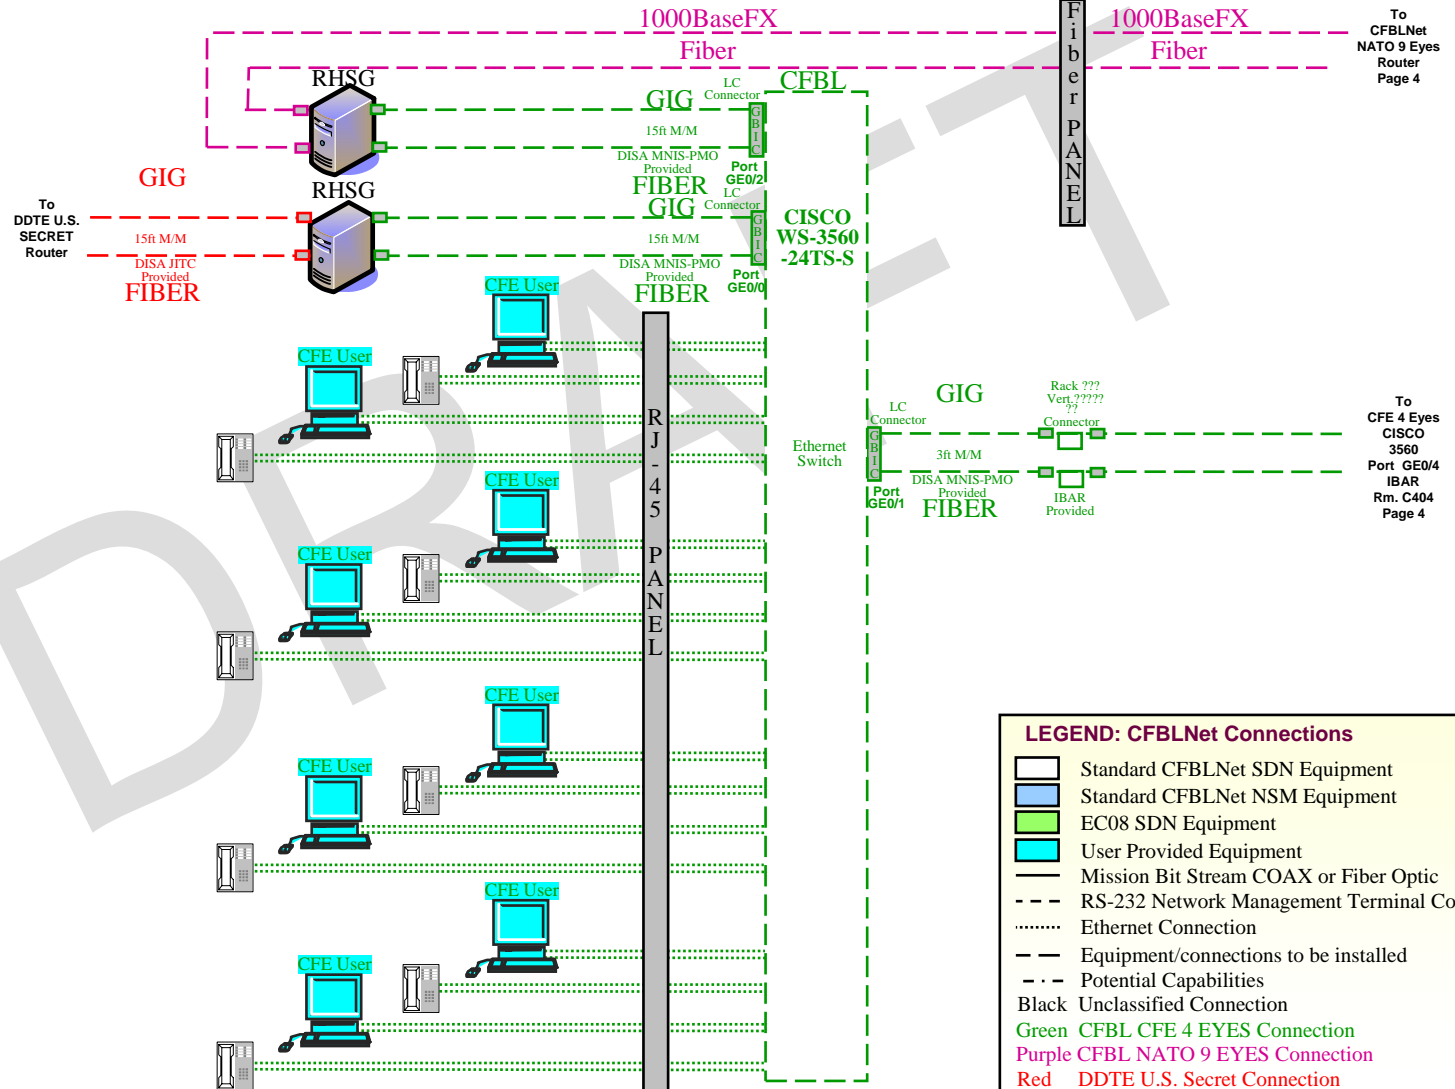

Michelson Labs, Bldg 5, China Lake, CA

Rm 1000I

LEGEND: CFBLNet Connections

- Standard CFBLNet SDN Equipment
- Standard CFBLNet NSM Equipment
- EC08 SDN Equipment
- User Provided Equipment
- Mission Bit Stream COAX or Fiber Optic
- RS-232 Network Management Terminal Connection
- Ethernet Connection
- Equipment/connections to be installed
- Potential Capabilities
- Unclassified Connection
- CFBL CFE 4 EYES Connection
- CFBL NATO 9 EYES Connection
- DDTE U.S. Secret Connection

Naval Air Warfare Center - Weapons Div. (NAWC-WD)
Michelson Lab, China Lake, CA

Michelson Labs, Bldg 5, China Lake, CA
 Integrated Battlespace Arena (IBAR), Rm. C404

Michelson Labs, Bldg 5, China Lake, CA
 Integrated Battlespace Arena (IBAR), Rm. C404

Michelson Labs, Bldg 5, China Lake, CA
 Integrated Battlespace Arena (IBAR), Rm. C208C

LEGEND: CFBLNet Connections

- Standard CFBLNet SDN Equipment
- Standard CFBLNet NSM Equipment
- EC08 SDN Equipment
- User Provided Equipment
- Mission Bit Stream COAX or Fiber Optic
- RS-232 Network Management Terminal Connection
- Ethernet Connection
- Equipment/connections to be installed
- Potential Capabilities
- Black Unclassified Connection
- Green CFBL CFE 4 EYES Connection
- Purple CFBL NATO 9 EYES Connection
- Red DDTE U.S. Secret Connection

Michelson Labs, Bldg 5, China Lake, CA

Integrated Battlespace Arena (IBAR), Rm. 136

Michelson Labs, Bldg 5, China Lake, CA

Integrated Battlespace Arena (IBAR), Rm. S65