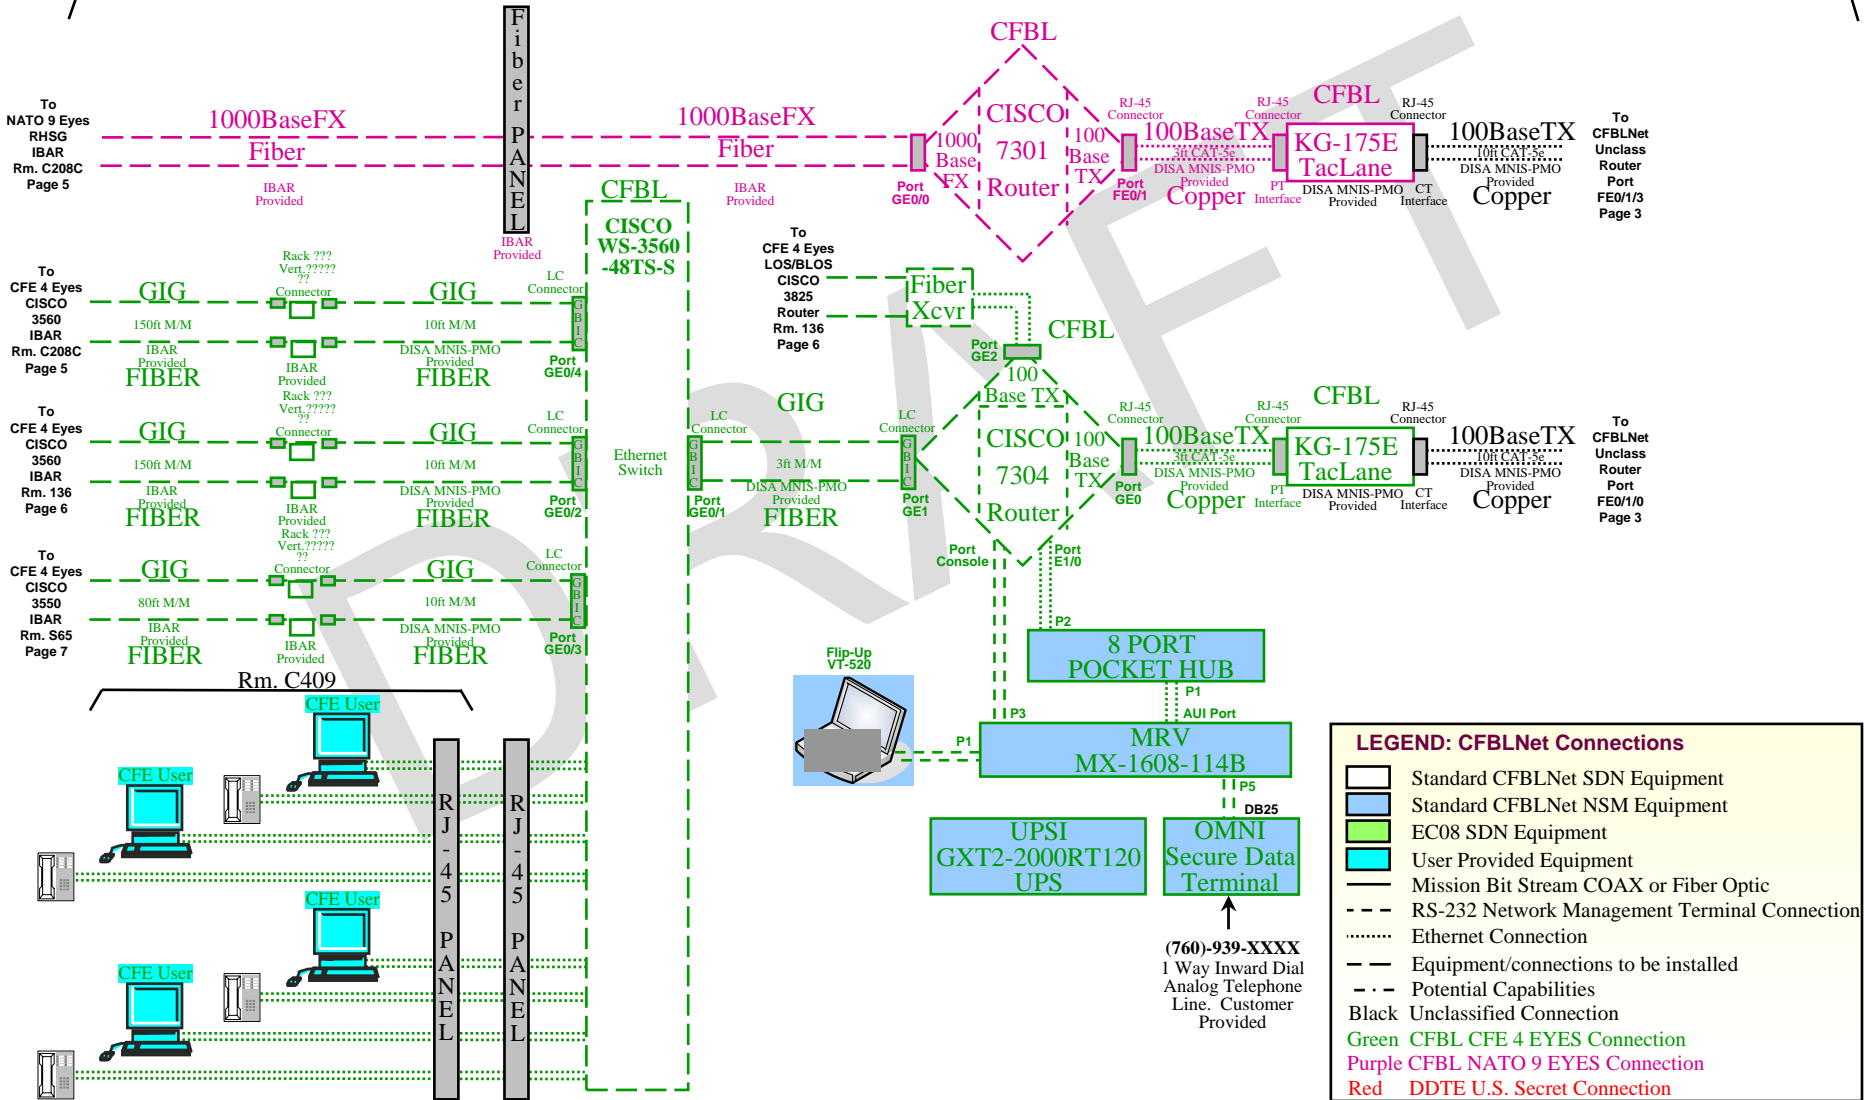

LEGEND: CFBLNet Connections

- Standard CFBLNet SDN Equipment
- Standard CFBLNet NSM Equipment
- EC08 SDN Equipment
- User Provided Equipment
- Mission Bit Stream COAX or Fiber Optic
- - - RS-232 Network Management Terminal Connection
- Ethernet Connection
- - - Equipment/connections to be installed
- . - Potential Capabilities
- Black Unclassified Connection
- Green CFBL CFE 4 EYES Connection
- Purple CFBL NATO 9 EYES Connection
- Red DDTE U.S. Secret Connection

Michelson Labs, Bldg 5, China Lake, CA

Rm 1000I

LEGEND: CFBLNet Connections

- Standard CFBLNet SDN Equipment
- Standard CFBLNet NSM Equipment
- EC08 SDN Equipment
- User Provided Equipment
- Mission Bit Stream COAX or Fiber Optic
- RS-232 Network Management Terminal Connection
- Ethernet Connection
- Equipment/connections to be installed
- Potential Capabilities
- Unclassified Connection
- CFBL CFE 4 EYES Connection
- CFBL NATO 9 EYES Connection
- DDTE U.S. Secret Connection

Naval Air Warfare Center - Weapons Div. (NAWC-WD)
Michelson Lab, China Lake, CA

Michelson Labs, Bldg 5, China Lake, CA
 Integrated Battlespace Arena (IBAR), Rm. C404

Michelson Labs, Bldg 5, China Lake, CA
 Integrated Battlespace Arena (IBAR), Rm. C404

Michelson Labs, Bldg 5, China Lake, CA
 Integrated Battlespace Arena (IBAR), Rm. C208C

LEGEND: CFBLNet Connections

- Standard CFBLNet SDN Equipment
- Standard CFBLNet NSM Equipment
- EC08 SDN Equipment
- User Provided Equipment
- Mission Bit Stream COAX or Fiber Optic
- RS-232 Network Management Terminal Connection
- Ethernet Connection
- Equipment/connections to be installed
- Potential Capabilities
- Black Unclassified Connection
- Green CFBL CFE 4 EYES Connection
- Purple CFBL NATO 9 EYES Connection
- Red DDTE U.S. Secret Connection