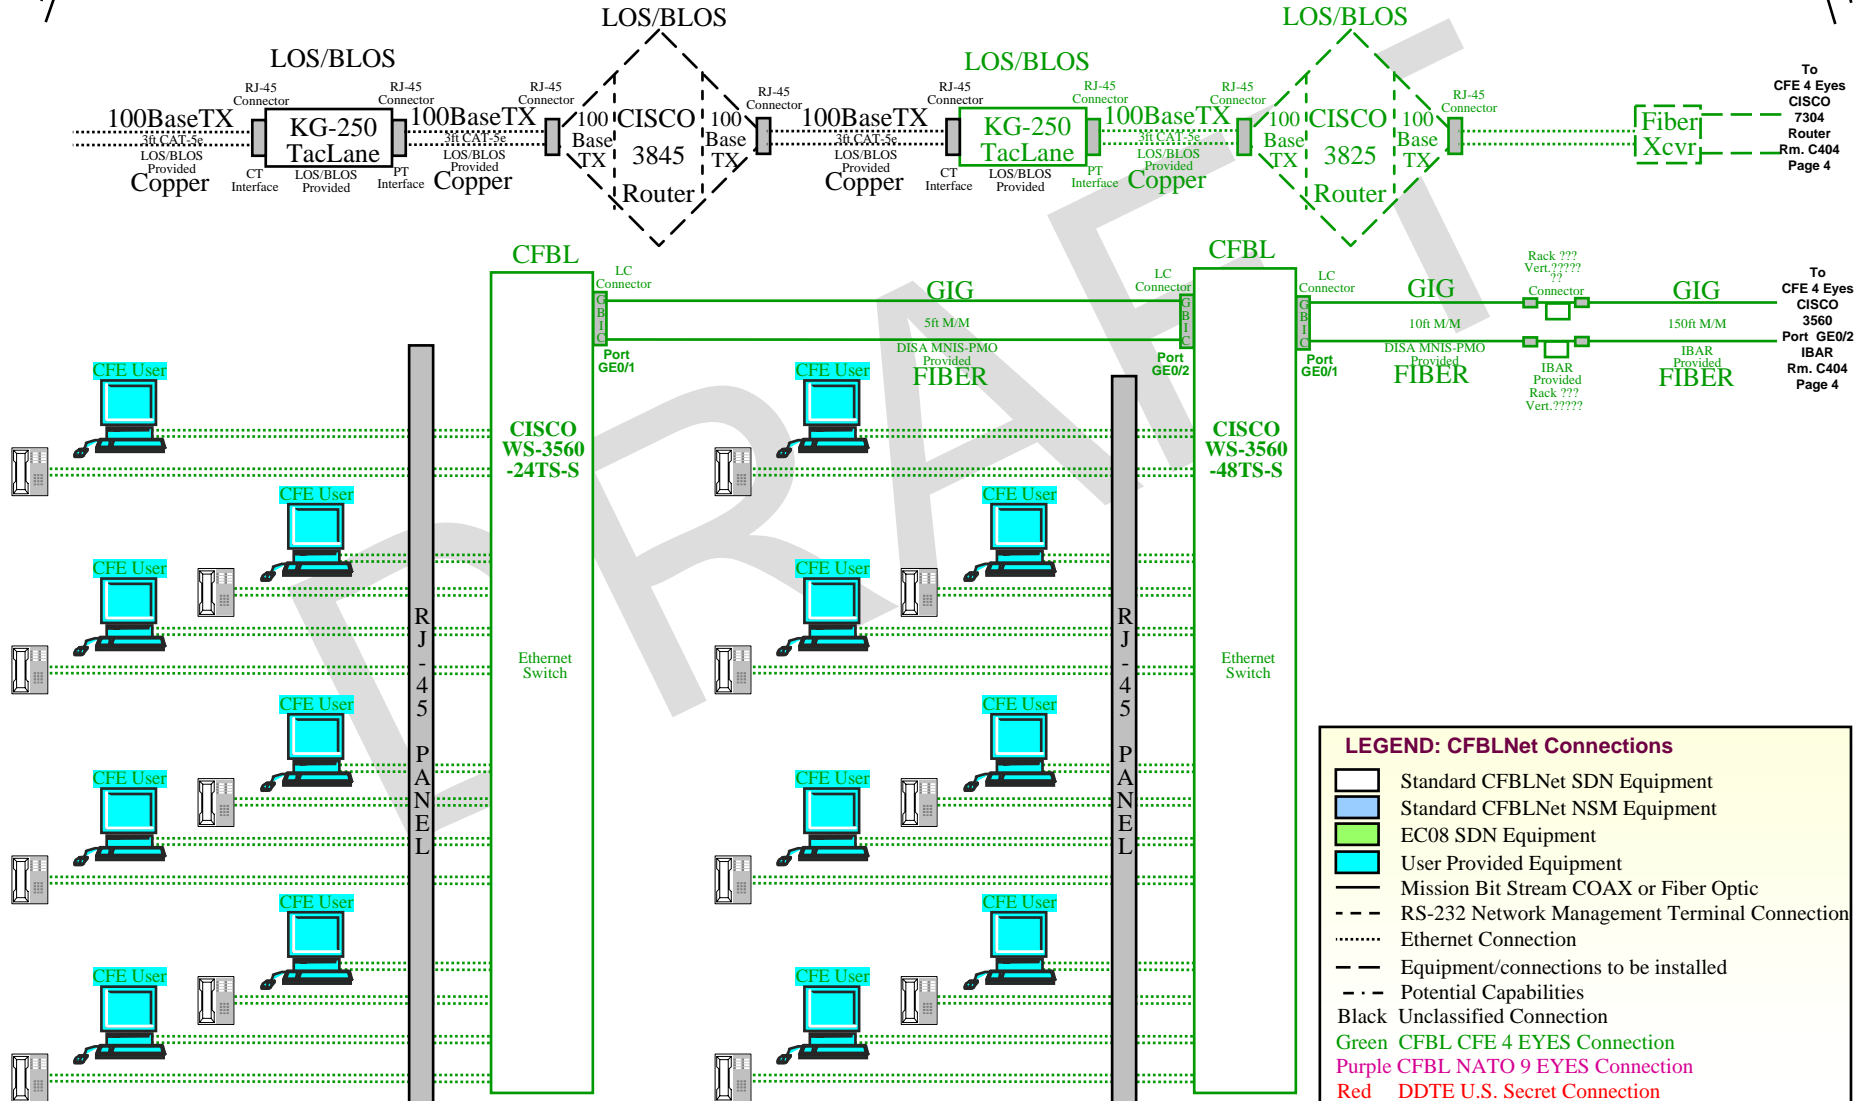

Michelson Labs, Bldg 5, China Lake, CA

Rm 1000I

LEGEND: CFBLNet Connections

- Standard CFBLNet SDN Equipment
- Standard CFBLNet NSM Equipment
- EC08 SDN Equipment
- User Provided Equipment
- Mission Bit Stream COAX or Fiber Optic
- RS-232 Network Management Terminal Connection
- Ethernet Connection
- Equipment/connections to be installed
- Potential Capabilities
- Unclassified Connection
- CFBL CFE 4 EYES Connection
- CFBL NATO 9 EYES Connection
- DDTE U.S. Secret Connection

Naval Air Warfare Center - Weapons Div. (NAWC-WD)
Michelson Lab, China Lake, CA

Michelson Labs, Bldg 5, China Lake, CA
 Integrated Battlespace Arena (IBAR), Rm. C404

Michelson Labs, Bldg 5, China Lake, CA
 Integrated Battlespace Arena (IBAR), Rm. C404

Michelson Labs, Bldg 5, China Lake, CA
 Integrated Battlespace Arena (IBAR), Rm. C208C

LEGEND: CFBLNet Connections

- Standard CFBLNet SDN Equipment
- Standard CFBLNet NSM Equipment
- EC08 SDN Equipment
- User Provided Equipment
- Mission Bit Stream COAX or Fiber Optic
- RS-232 Network Management Terminal Connection
- Ethernet Connection
- Equipment/connections to be installed
- Potential Capabilities
- Black Unclassified Connection
- Green CFBL CFE 4 EYES Connection
- Purple CFBL NATO 9 EYES Connection
- Red DDTE U.S. Secret Connection

Michelson Labs, Bldg 5, China Lake, CA

Integrated Battlespace Arena (IBAR), Rm. 136

Michelson Labs, Bldg 5, China Lake, CA

Integrated Battlespace Arena (IBAR), Rm. S65