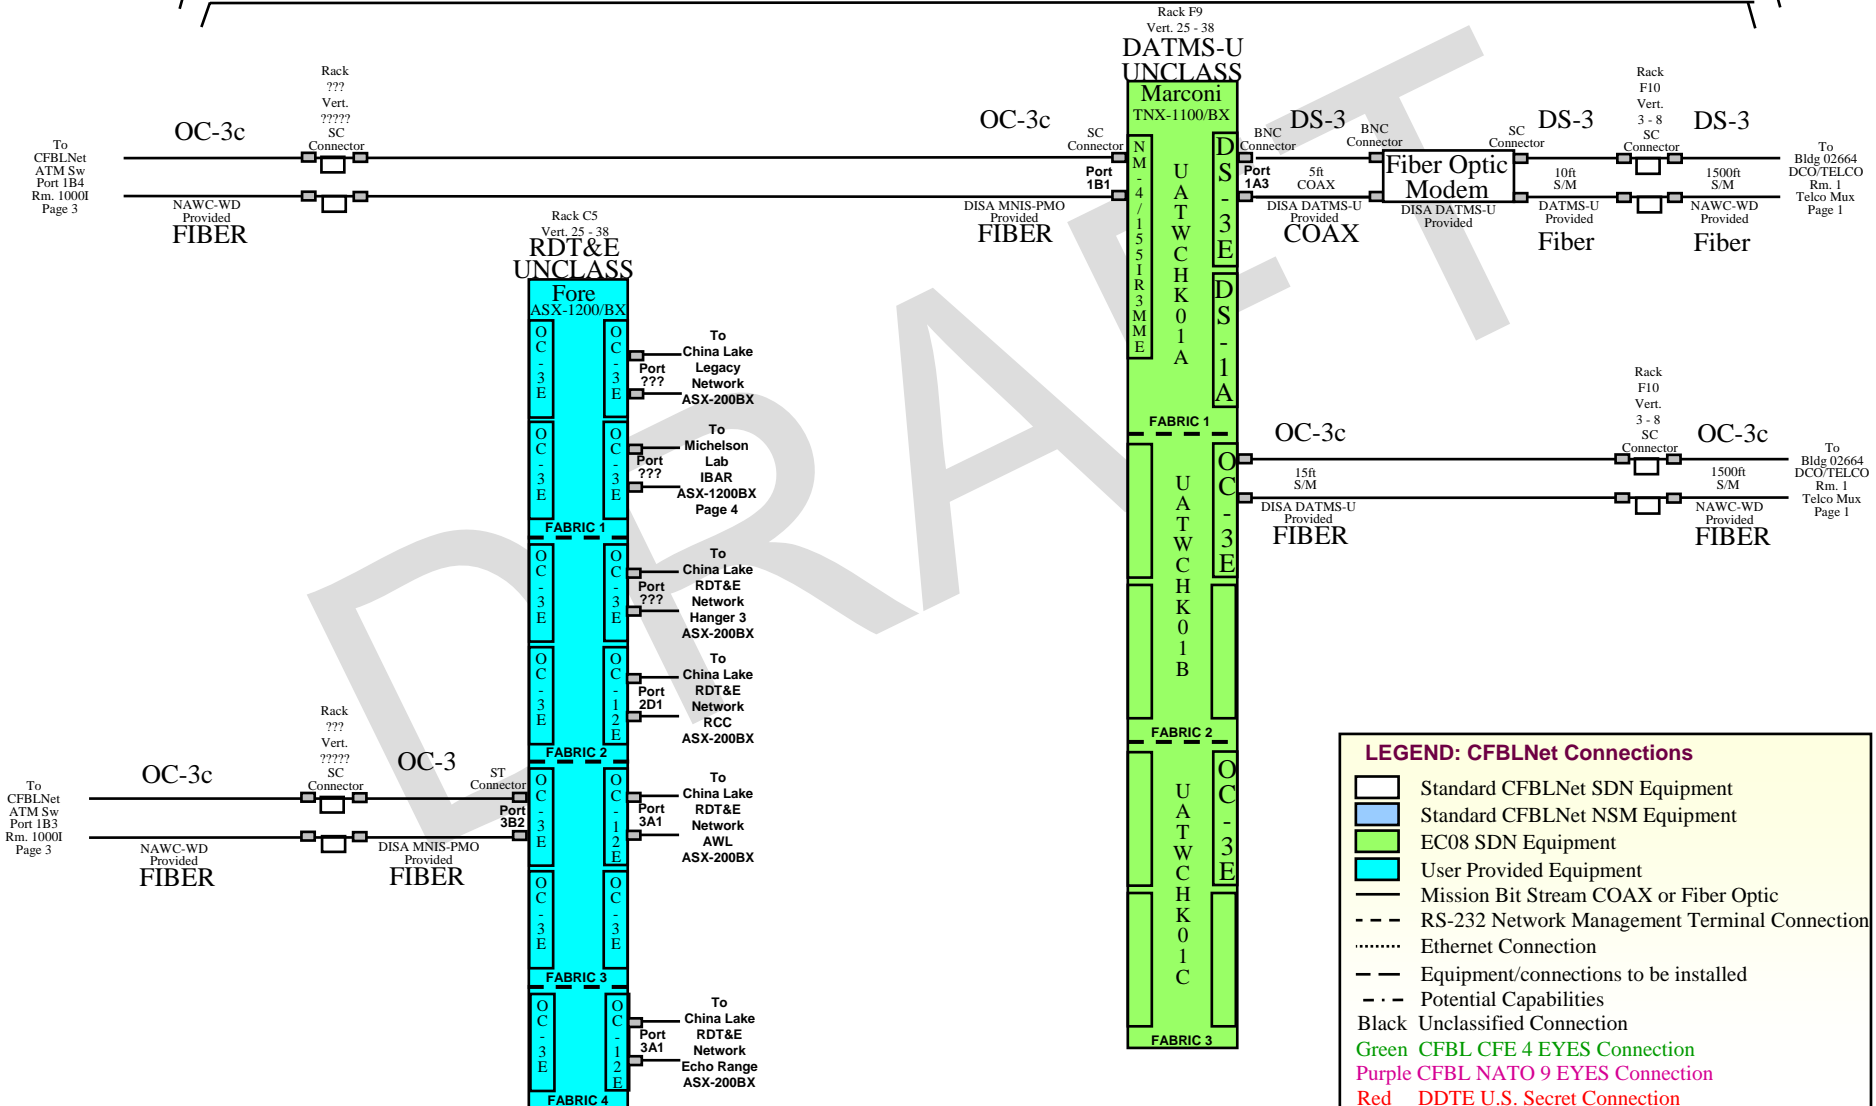

LEGEND: CFBLNet Connections

- Standard CFBLNet SDN Equipment
- Standard CFBLNet NSM Equipment
- EC08 SDN Equipment
- User Provided Equipment
- Mission Bit Stream COAX or Fiber Optic
- - - RS-232 Network Management Terminal Connection
- Ethernet Connection
- - - Equipment/connections to be installed
- . - Potential Capabilities
- Black Unclassified Connection
- Green CFBL CFE 4 EYES Connection
- Purple CFBL NATO 9 EYES Connection
- Red DDTE U.S. Secret Connection

Michelson Labs, Bldg 5, China Lake, CA

Rm 1000I

LEGEND: CFBLNet Connections

- Standard CFBLNet SDN Equipment
- Standard CFBLNet NSM Equipment
- EC08 SDN Equipment
- User Provided Equipment
- Mission Bit Stream COAX or Fiber Optic
- RS-232 Network Management Terminal Connection
- Ethernet Connection
- Equipment/connections to be installed
- Potential Capabilities
- Unclassified Connection
- CFBL CFE 4 EYES Connection
- CFBL NATO 9 EYES Connection
- DDTE U.S. Secret Connection

Naval Air Warfare Center - Weapons Div. (NAWC-WD)
Michelson Lab, China Lake, CA

Michelson Labs, Bldg 5, China Lake, CA
 Integrated Battlespace Arena (IBAR), Rm. C404

Michelson Labs, Bldg 5, China Lake, CA
 Integrated Battlespace Arena (IBAR), Rm. C404

Michelson Labs, Bldg 5, China Lake, CA
 Integrated Battlespace Arena (IBAR), Rm. C208C

LEGEND: CFBLNet Connections

- Standard CFBLNet SDN Equipment
- Standard CFBLNet NSM Equipment
- EC08 SDN Equipment
- User Provided Equipment
- Mission Bit Stream COAX or Fiber Optic
- RS-232 Network Management Terminal Connection
- Ethernet Connection
- Equipment/connections to be installed
- Potential Capabilities
- Black Unclassified Connection
- Green CFBL CFE 4 EYES Connection
- Purple CFBL NATO 9 EYES Connection
- Red DDTE U.S. Secret Connection